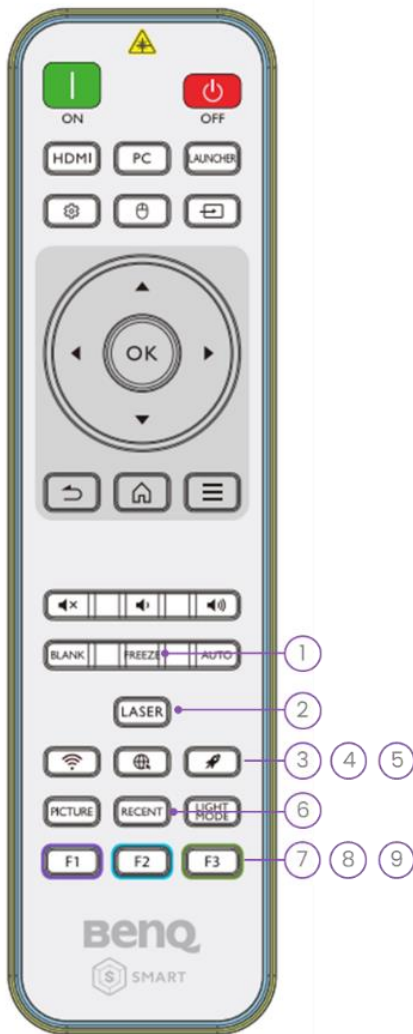

## Key Features

- **SmartEco:** A compact and light weight design that features a SmartEco mode which continually adapts the amount of lamp power used based on the content of each projected frame. EX605 also comes equipped with a pre-loaded Smart Dashboard app that calculates real-time cost savings.
- **Android 9 Built-in:** Engage students with interactive quizzes on Kahoot!, share assignments through Google Classroom, or access BenQ AMS for easy content management, all directly from Smart Projector itself.
- **Wireless Mirroring:** Supports Airplay, Miracast, Google casting and BenQ's InstaShare 2. The projector's mirroring settings also allow you to set priorities and preferences for mirrored devices.

## Summary

Introducing EX605, an Android-based smart projector designed specifically for education. This all-in-one 4,000-lumen high brightness smart projector eliminates the need for a separate PC, making digital learning more accessible than ever. Teachers and students can open apps directly on the BenQ EX605, easily accessing online resources in the classroom.

296 (W) x 120 (H) x 232 (D) mm

## What's in the Box

- Wi-Fi Dongle
- Power Cable
- Remote Control incl. AAA batteries
- QSG
- Warranty card

No.	Connectivity	Q'ty	Recommendations
1	Audio Out	x1	<ul style="list-style-type: none"> <li>• Connects to classroom speakers</li> <li>• Adjust the volume directly through the projector</li> </ul>
2	Audio In	x1	
3	Monitor Out	x1	
4	RS232	x1	
5	PC	x1	
6	HDMI 1.4	x1	Connects to input sources (e.g., laptop)
7	USB-A / 0.9A Power Delivery	x1	
8	USB Mini-B	x1	
9	USB-A / 1.5A Power Delivery	x1	For webcams, PM2.5 sensors, keyboards, mice, or USB drives
10	USB-A / 0.9A Power Delivery	x2	For keyboards, mice, or USB drives