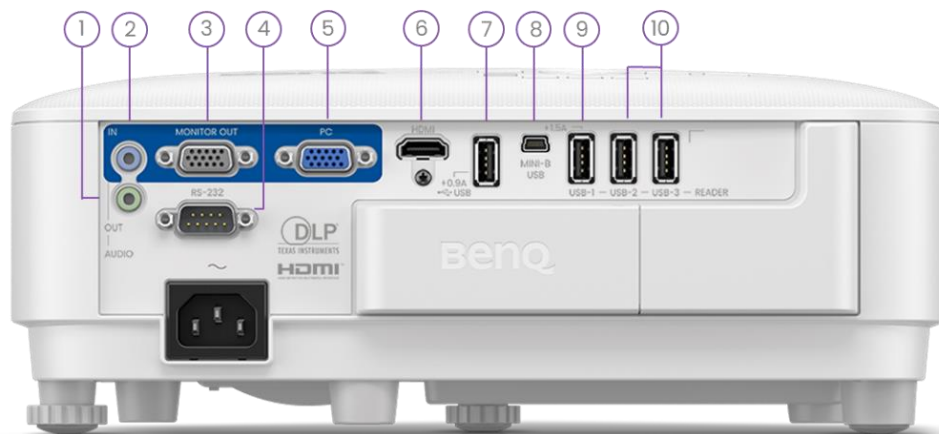

## Key Features

- **SmartEco:** A compact and light weight design that features a SmartEco mode which continually adapts the amount of lamp power used based on the content of each projected frame. EX605 also comes equipped with a pre-loaded Smart Dashboard app that calculates real-time cost savings.
- **Android 9 Built-in:** Engage students with interactive quizzes on Kahoot!, share assignments through Google Classroom, or access BenQ AMS for easy content management, all directly from Smart Projector itself.
- **Wireless Mirroring:** Supports Airplay, Miracast, Google casting and BenQ's InstaShare 2. The projector's mirroring settings also allow you to set priorities and preferences for mirrored devices.

## Summary

Introducing EX605, an Android-based smart projector designed specifically for education. This all-in-one 4,000-lumen high brightness smart projector eliminates the need for a separate PC, making digital learning more accessible than ever. Teachers and students can open apps directly on the BenQ EX605, easily accessing online resources in the classroom.

296 (W) x 120 (H) x 232 (D) mm

## What's in the Box

- Wi-Fi Dongle
- Power Cable
- Remote Control incl. AAA batteries
- QSG
- Warranty card

No.	Connectivity	Q'ty	Recommendations
1	Audio Out	x1	<ul style="list-style-type: none"> <li>• Connects to classroom speakers</li> <li>• Adjust the volume directly through the projector</li> </ul>
2	Audio In	x1	
3	Monitor Out	x1	
4	RS232	x1	
5	PC	x1	
6	HDMI 1.4	x1	Connects to input sources (e.g., laptop)
7	USB-A / 0.9A Power Delivery	x1	
8	USB Mini-B	x1	
9	USB-A / 1.5A Power Delivery	x1	For webcams, PM2.5 sensors, keyboards, mice, or USB drives
10	USB-A / 0.9A Power Delivery	x2	For keyboards, mice, or USB drives